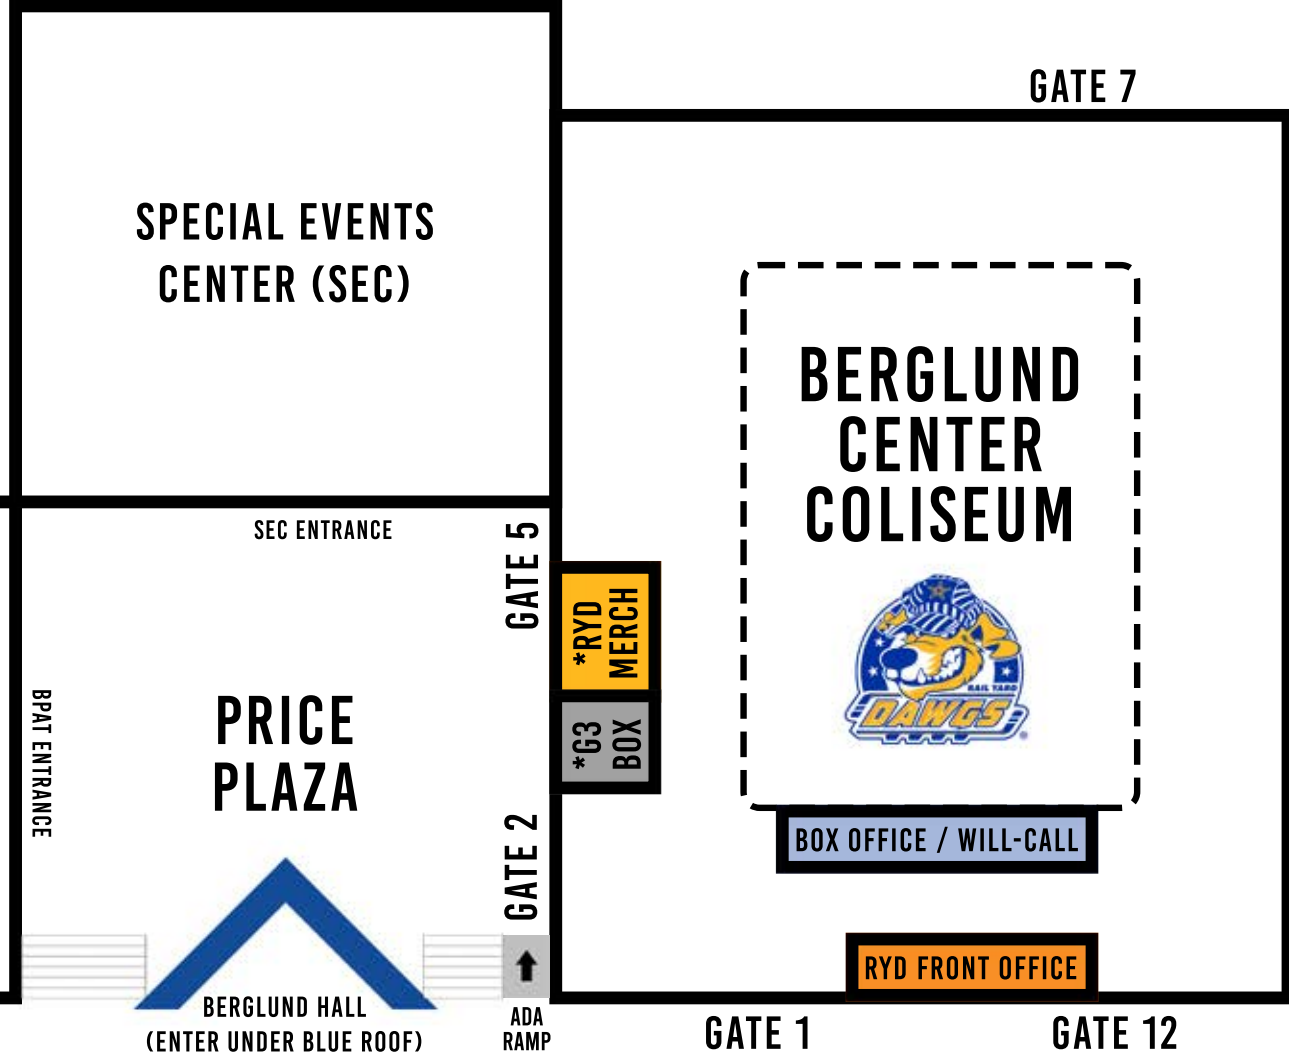

INTERSTATE - 581

-  PLEASE VISIT THE RYD OFFICE BY GATES 1 + 12 FOR ACCESS TO THE MERCHANDISE STORE DURING NORMAL BUSINESS HOURS
-  GATE 3 BOX OFFICE - ONLY TICKET AND WILL-CALL LOCATION ON GAME DAYS STARTING AT 4:30 FOR 7:05 GAME

MEDIA + BOX OFFICE PARKING ONLY / PASS REQUIRED

WILLIAMSON ROAD