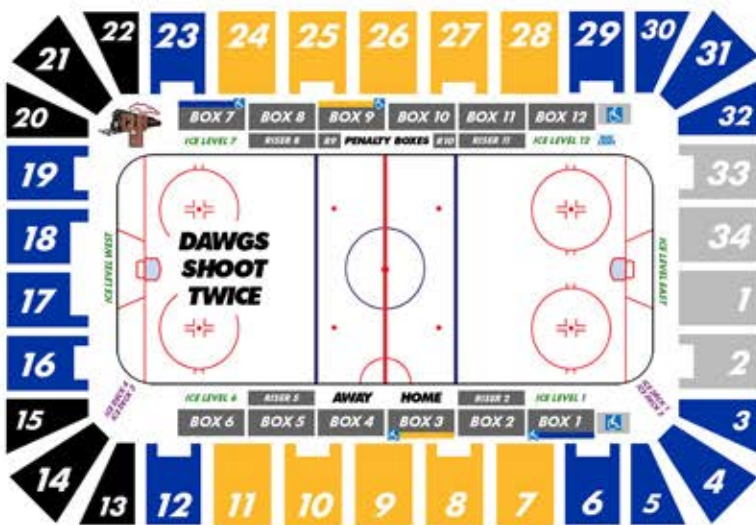

HALF SEASON TICKETS

2024-2025

14 REGULAR SEASON HOME GAMES

LEVEL	ADULTS	KIDS AGES 2-12
BOX & RISER	\$270	\$240
CENTER ICE	\$210	\$175
ATTACK END	\$185	\$160

MONEY SAVING BENEFITS

- ★ LOWER PRICE PER TICKET
- ★ EXCHANGE UNUSED TICKETS FOR FUTURE 2024-2025 REGULAR SEASON GAMES
- ★ NO FEES OR CHARGES

OTHER BENEFITS

- ★ EARLY ENTRANCE TO GAMES AT GATE SEVEN (5:30 FOR 7:05 GAME)
- ★ SPECIAL PARTIES & OPPORTUNITIES TO MEET THE DAWGS
- ★ GUARANTEED GIVEAWAYS (MUST DEPOSIT BY AUGUST 16, 2024)
- ★ PICK 14 OF 28 GAMES OR SELECT UNDATED VOUCHERS*